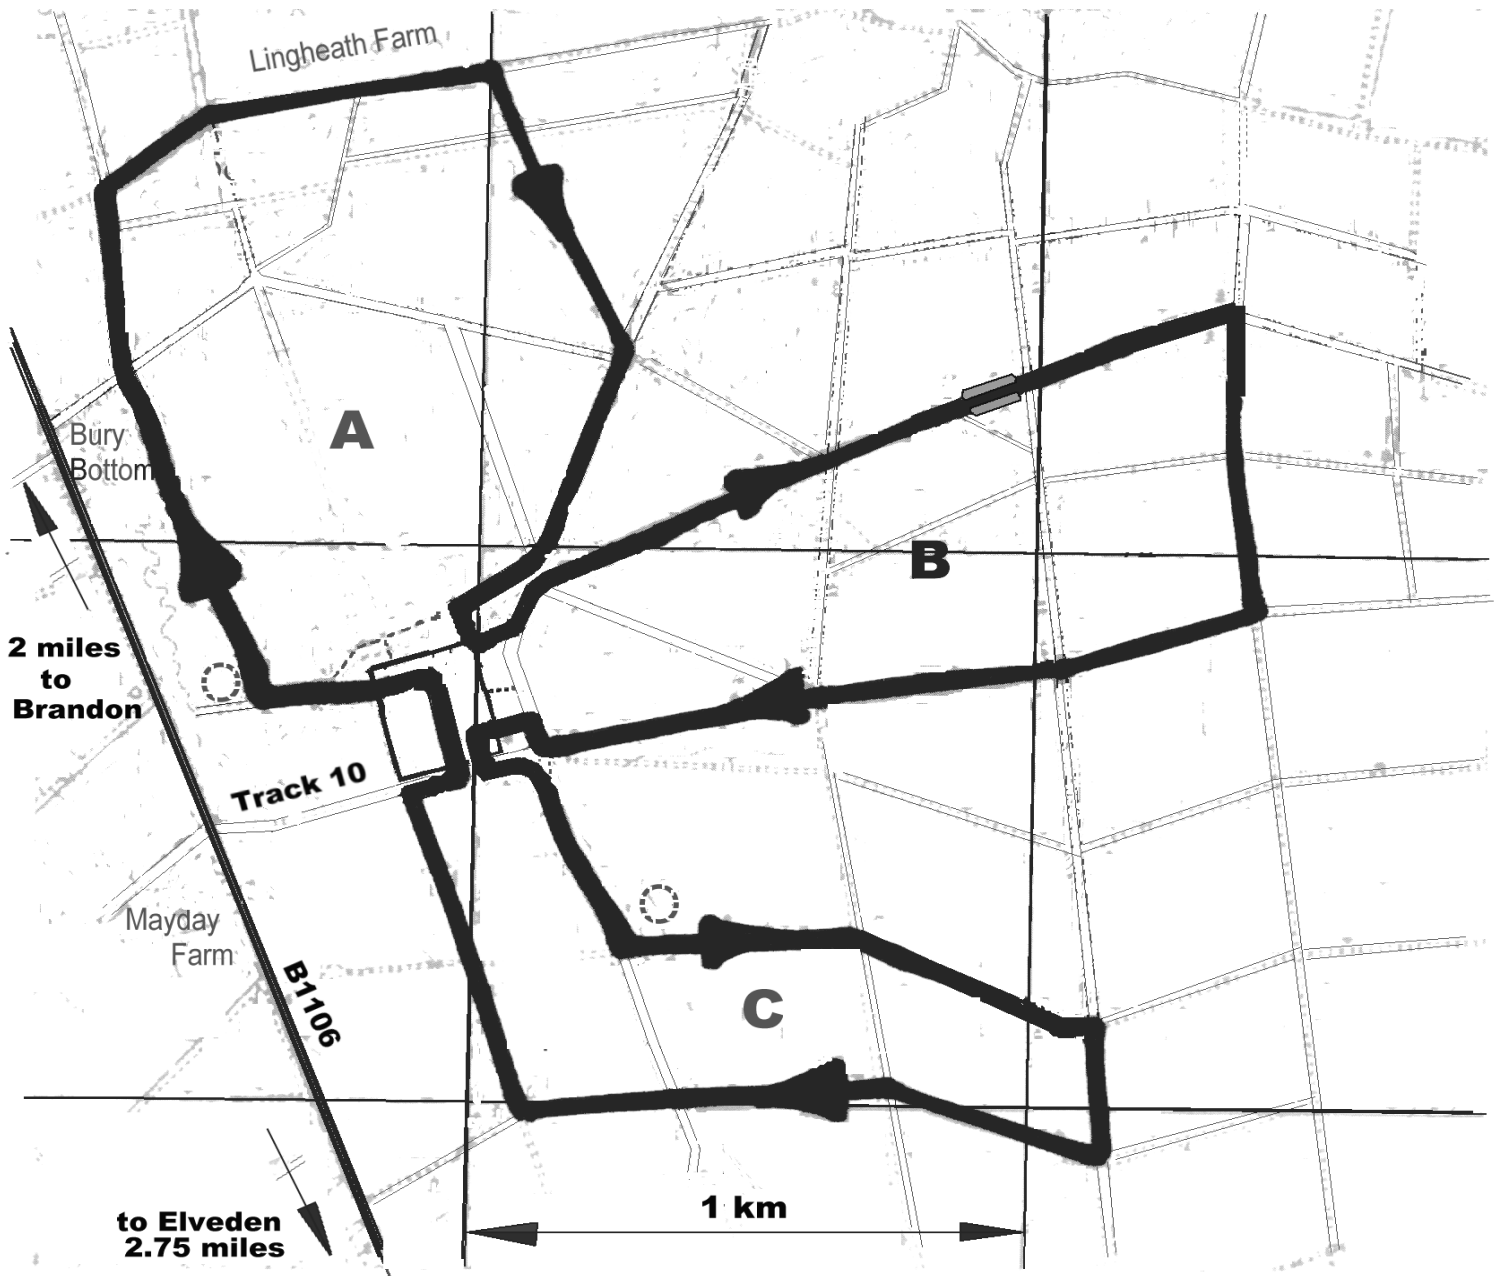

Brandon Forest Half Marathon

| | |
|--------------|-------------------------------|
| Loop A | 2.17 miles (3.49 km) |
| Loop B | 2.21 miles (3.56 km) |
| Loop C | <u>2.15 miles (3.46 km)</u> |
| 1 Lap | 6.53 miles (10.51 km) |
| 2 Laps | 13.06 miles (21.02 km) |
| Start/Finish | <u>0.04 miles (0.06 km)</u> |
| Total | 13.10 miles (21.08 km) |